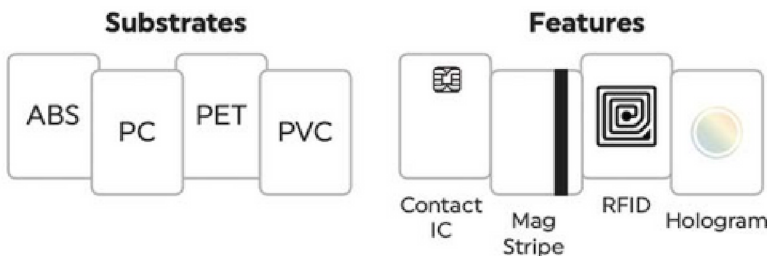

Polaroid

P8600

Retransfer Card Printer

Polaroid P8600's retransfer printing technology allows you to print full color, edge-to-edge images in brilliant true color. It offers high speed printing with 600 dpi print resolution and comes available with an optional encoder and laminator for additional security and durability.

Versatility

- Encoding functionality (magnetic, contact IC, RFID)
- Laminator connection (single/dual side)
- Various media substrates and security features available

Durability

- Dual InTM Im protection
- Patch/Overlay layer security

High-Quality

The 600DPI print resolution allows printing small characters (microtext) as a security feature.

Polaroid

Authorized Licensee

Polaroid

Secure

The Security Erase function (patented) prevents leakage of personal information on the ink ribbon. It scrambles information beyond recognition to protect this data.