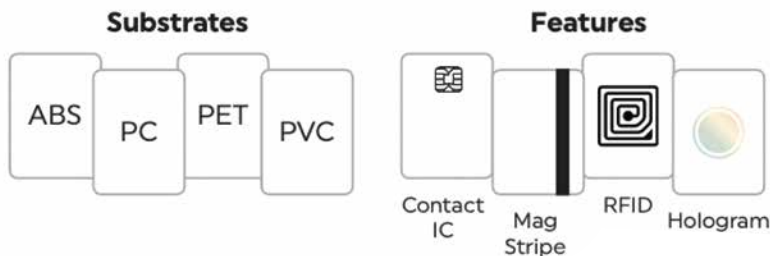

Polaroid

P8600 Retransfer Card Printer

Polaroid P8600's retransfer printing technology allows you to print full color, edge-to-edge images in brilliant true color. It offers high speed printing with 600 dpi print resolution and comes available with an optional encoder and laminator for additional security and durability.

Versatility

- Encoding functionality (magnetic, contact IC, RFID)
- Laminator connection (single/dual side)
- Various media substrates and security features available

Durability

- Dual InTM film protection INTM2
- Patch/Overlay layer security

High-Quality

The 600DPI print resolution allows printing small characters (microtext) as a security feature.

Polaroid

Authorized Licensee

Polaroid

UV Printing

Prints details that remain hidden until exposed to UV light, providing an added layer of discretion and security.