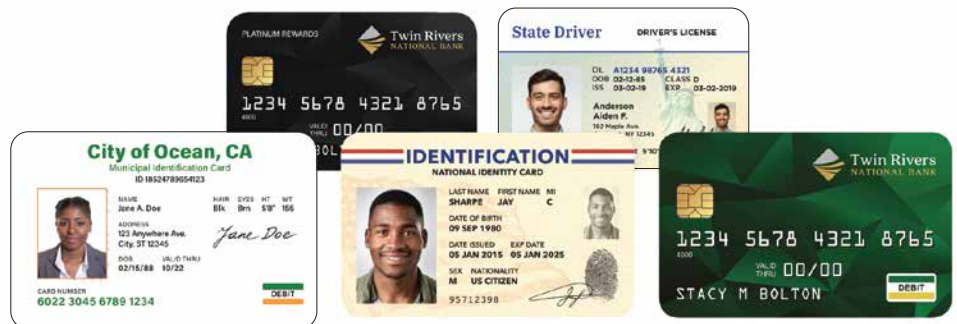

UV Printing

Security Erase

The Security Erase function (patented) prevents leakage of personal information on the ink ribbon. It scrambles information beyond recognition to protect this data.

Security Erase

Network Security

For network security, the printer supports IPSec (IPv6 / IPv4). Encryption protects personal information on a network.

Applications

- Corporate ID Cards
- Student ID Cards
- Gift Cards
- Loyalty Cards
- Membership Cards
- Transportation Cards